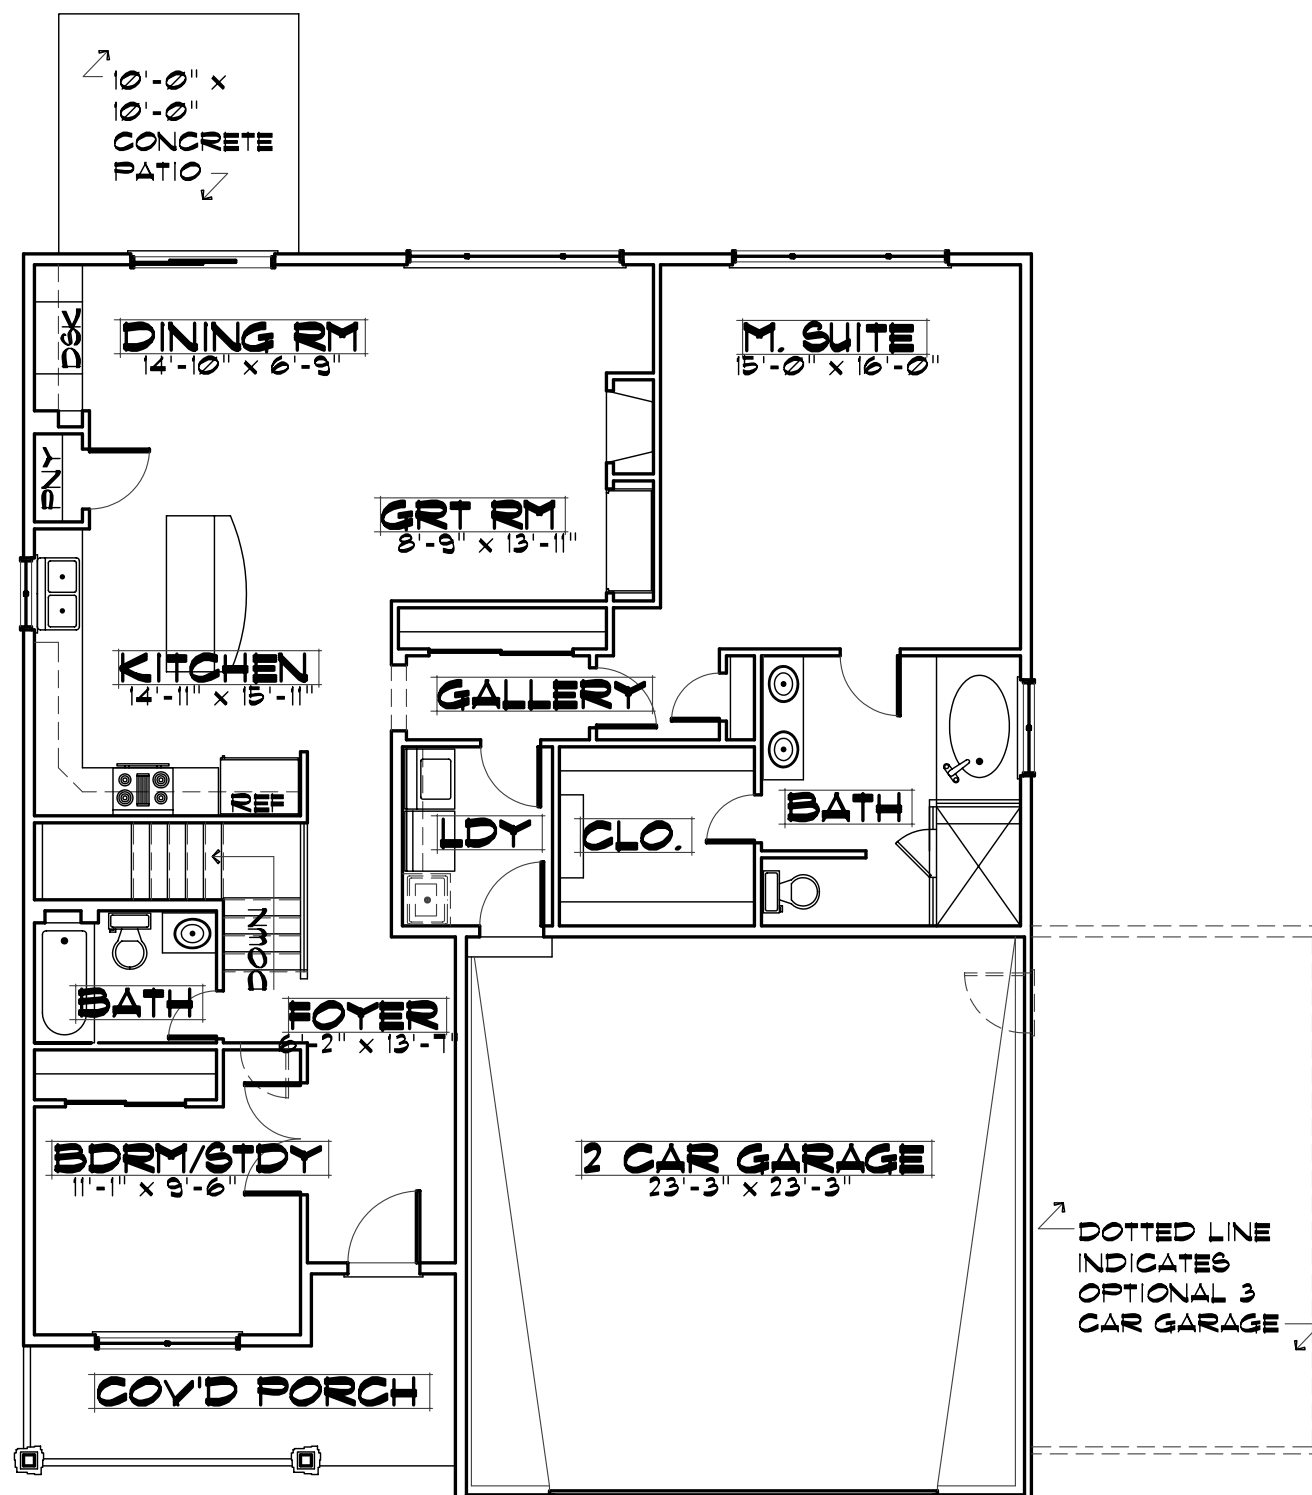

CULEBRA PEAK

155 - Main Level Floor Plan
1,429 sq. ft.

156 - Lower Level Floor Plan
1,429 Unfinished sq. ft.

MODEL 155 - RANCH PLAN
1,429 FIN. SQ. FT. - 1,429 UNFIN. SQ. FT. - 2,858 TOTAL. SQ. FT.