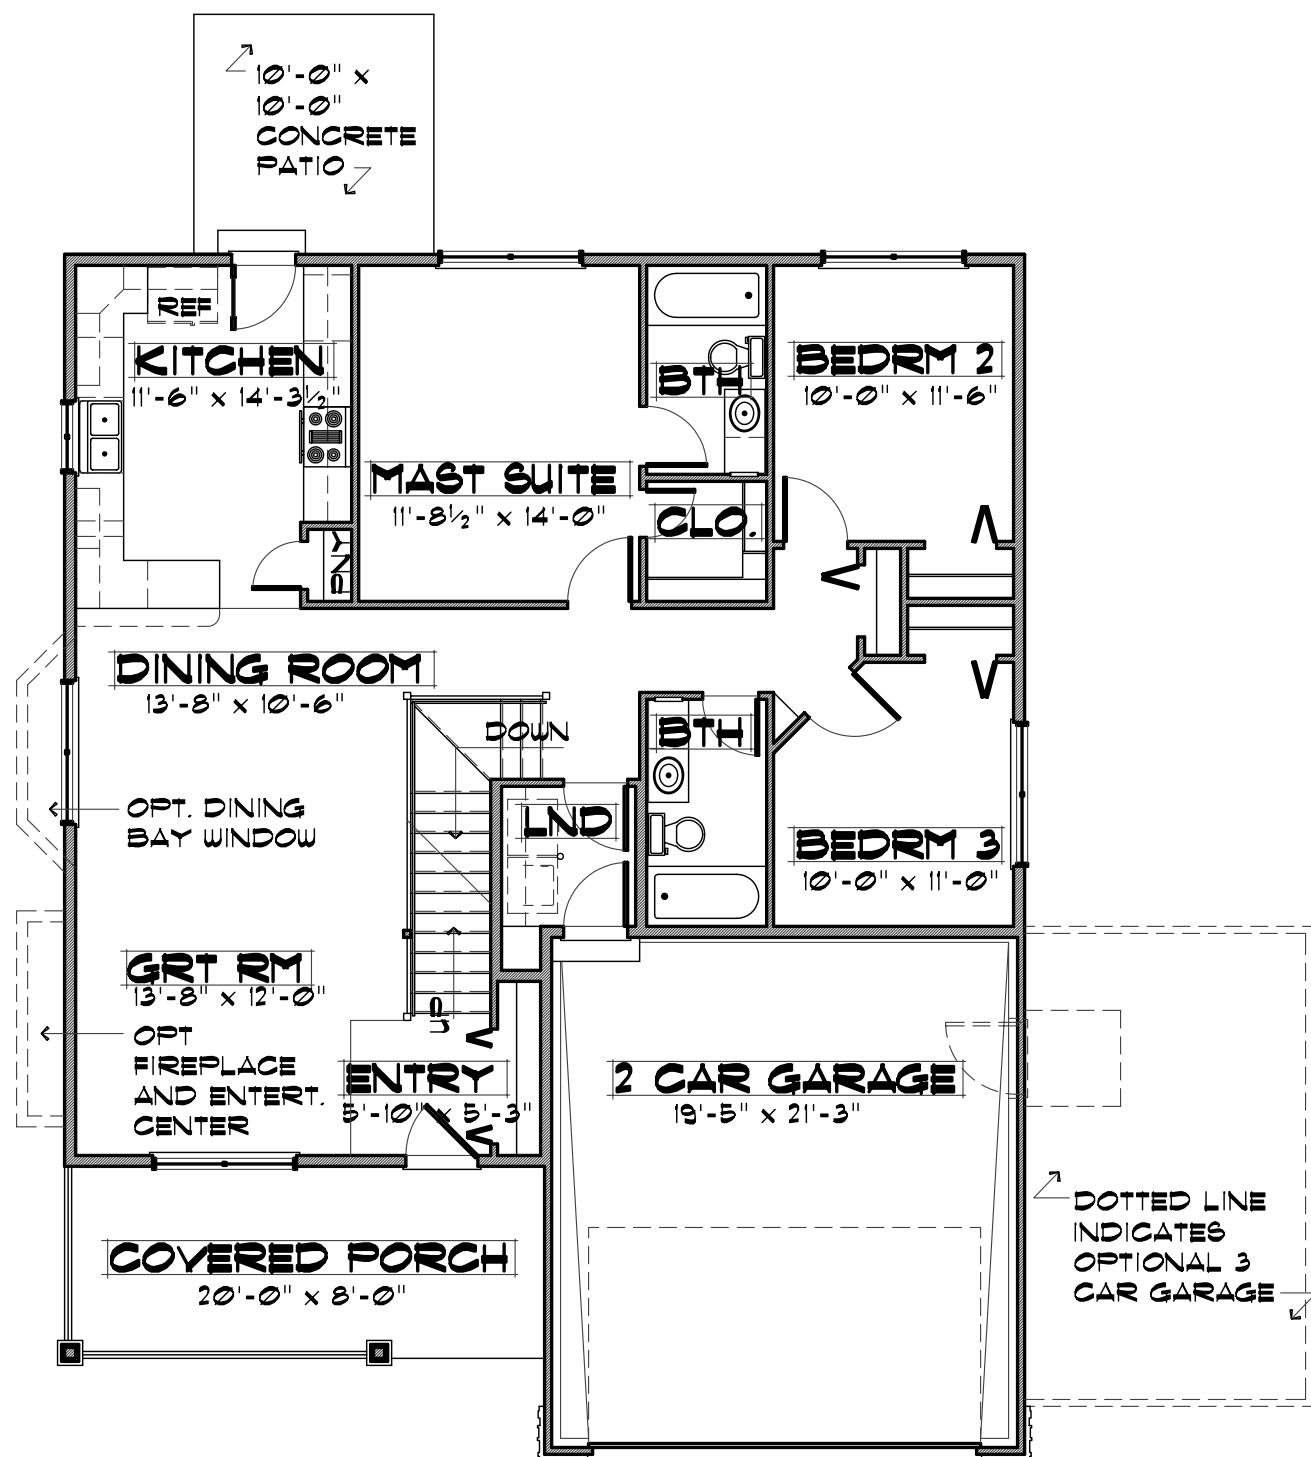

GRAYSTONE PEAK

339 - Main Level Floor Plan
1,332 sq. ft.

339 - Lower Level Floor Plan
1,177 Unfinished sq. ft.

339 - Upper Level Floor Plan
695 sq. ft.

MODEL 339 - 3 BEDROOM UPPER LEVEL
2,027 FIN. SQ. FT. - 1,177 UNFIN. SQ. FT. - 3,204 TOTAL. SQ. FT.