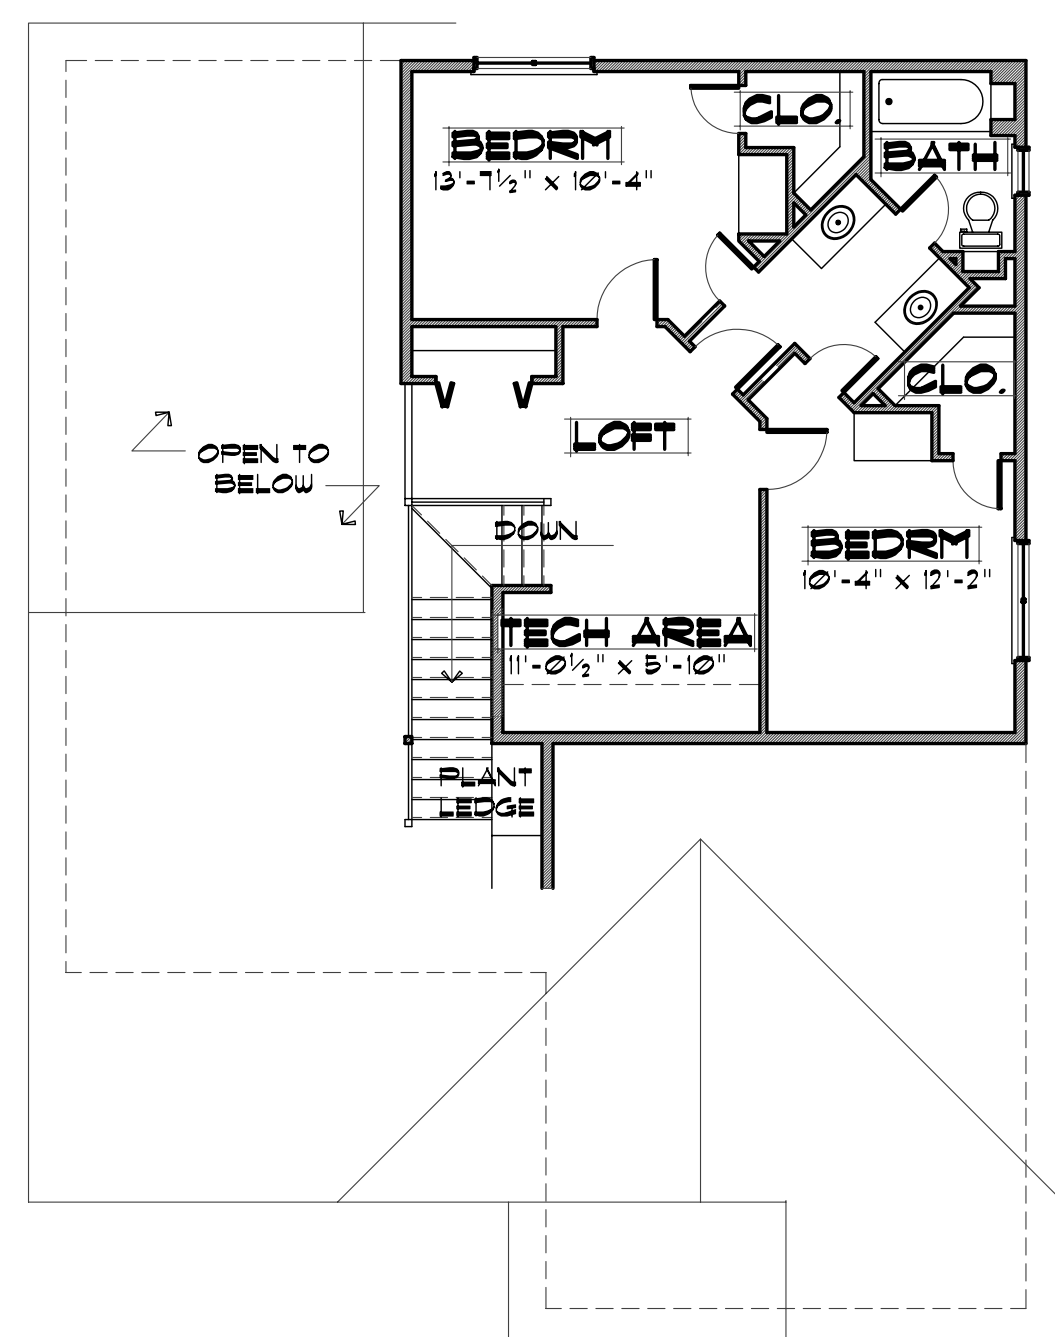

GRAYSTONE PEAK

339 - Main Level Floor Plan
1,332 sq. ft.

339 - Lower Level Floor Plan
1,177 Unfinished sq. ft.

339 - Upper Level Floor Plan
695 sq. ft.

MODEL 339 - 3 BEDROOM UPPER LEVEL
2,027 FIN. SQ. FT. - 1,177 UNFIN. SQ. FT. - 3,204 TOTAL. SQ. FT.