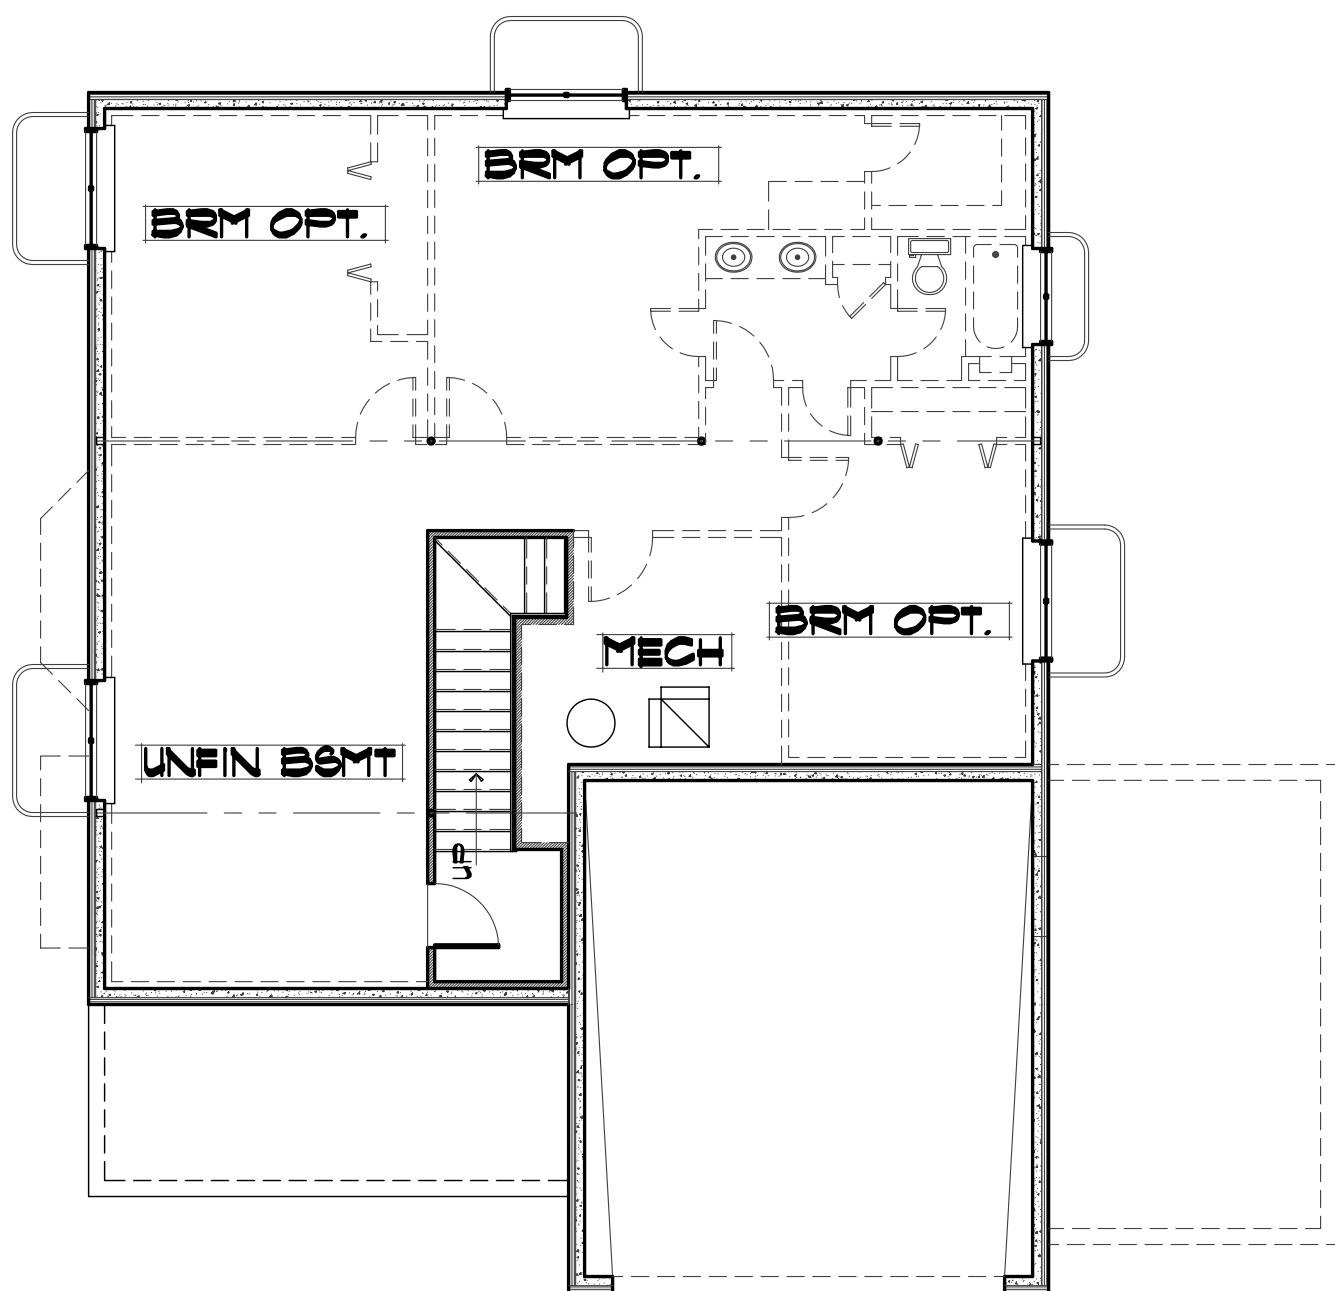

GRAYSTONE PEAK

339 - Main Level Floor Plan
1,332 sq. ft.

339 - Lower Level Floor Plan
1,177 Unfinished sq. ft.

339 - Upper Level Floor Plan
695 sq. ft.

MODEL 339 - 3 BEDROOM UPPER LEVEL
2,027 FIN. SQ. FT. - 1,177 UNFIN. SQ. FT. - 3,204 TOTAL. SQ. FT.