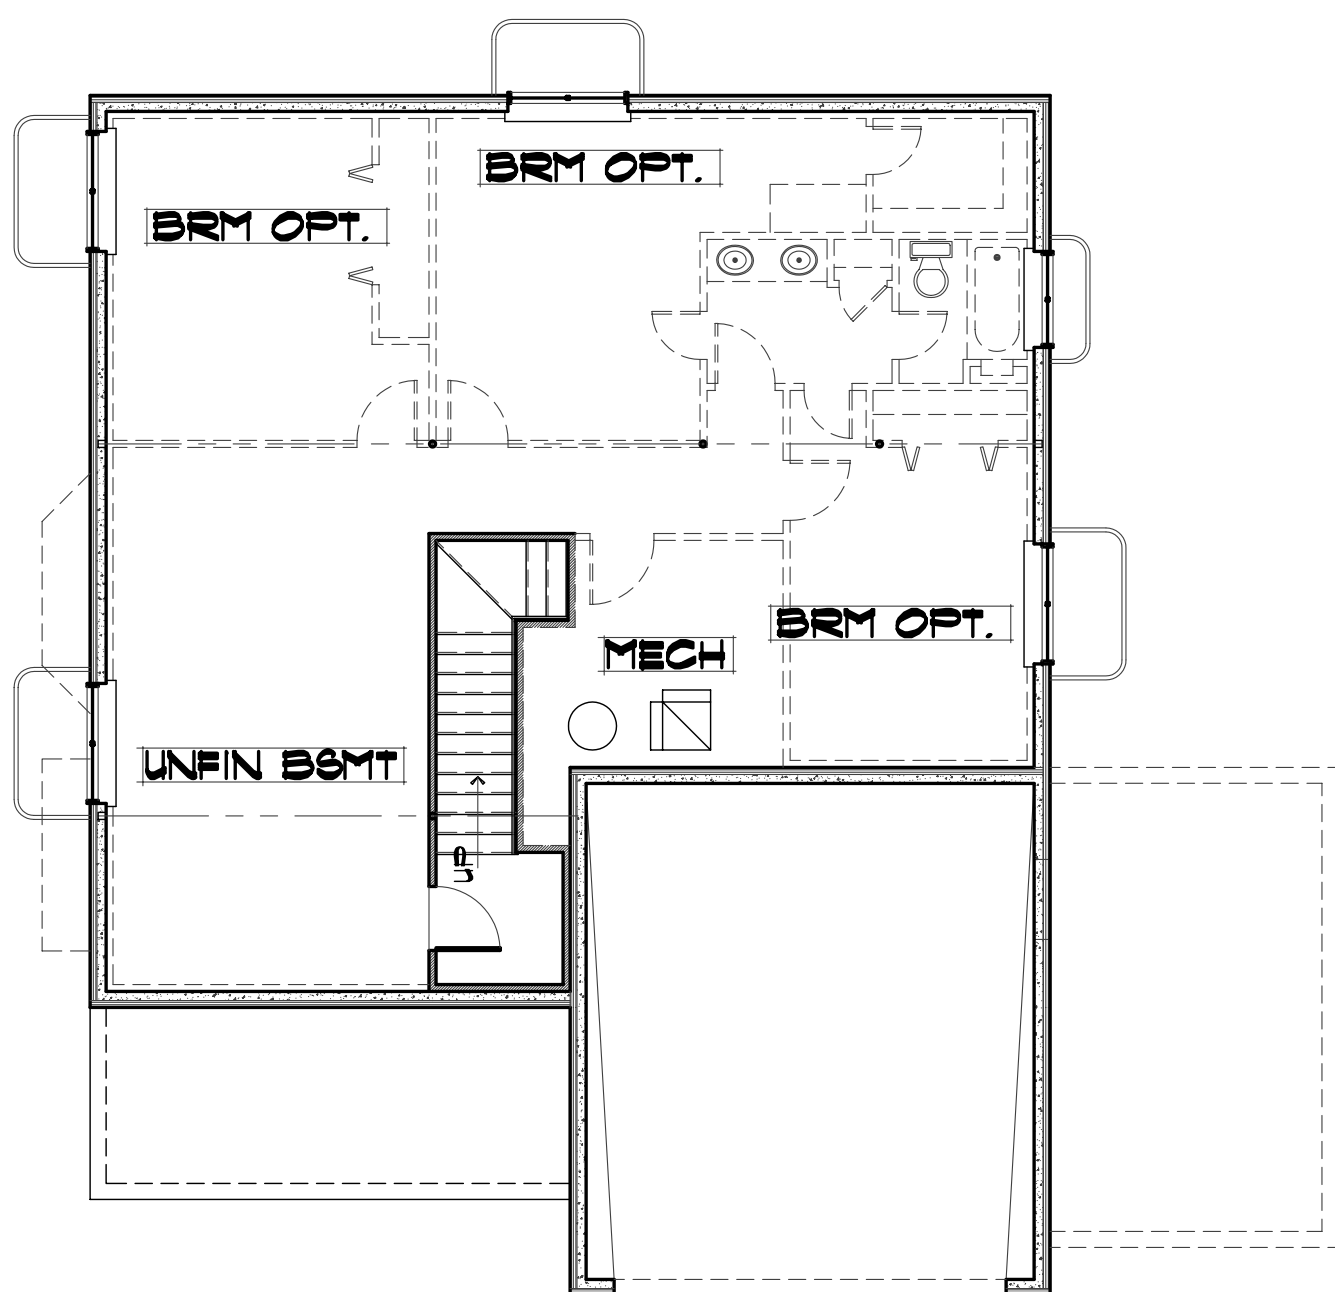

SAN LUIS PEAK

339 - Main Level Floor Plan
1,332 sq. ft.

339 - Lower Level Floor Plan
1,177 Unfinished sq. ft.

MODEL 339 - 3 BEDROOM RANCH PLAN
1,332 FIN. SQ. FT. - 1,177 UNFIN. SQ. FT. - 2,509 TOTAL. SQ. FT.