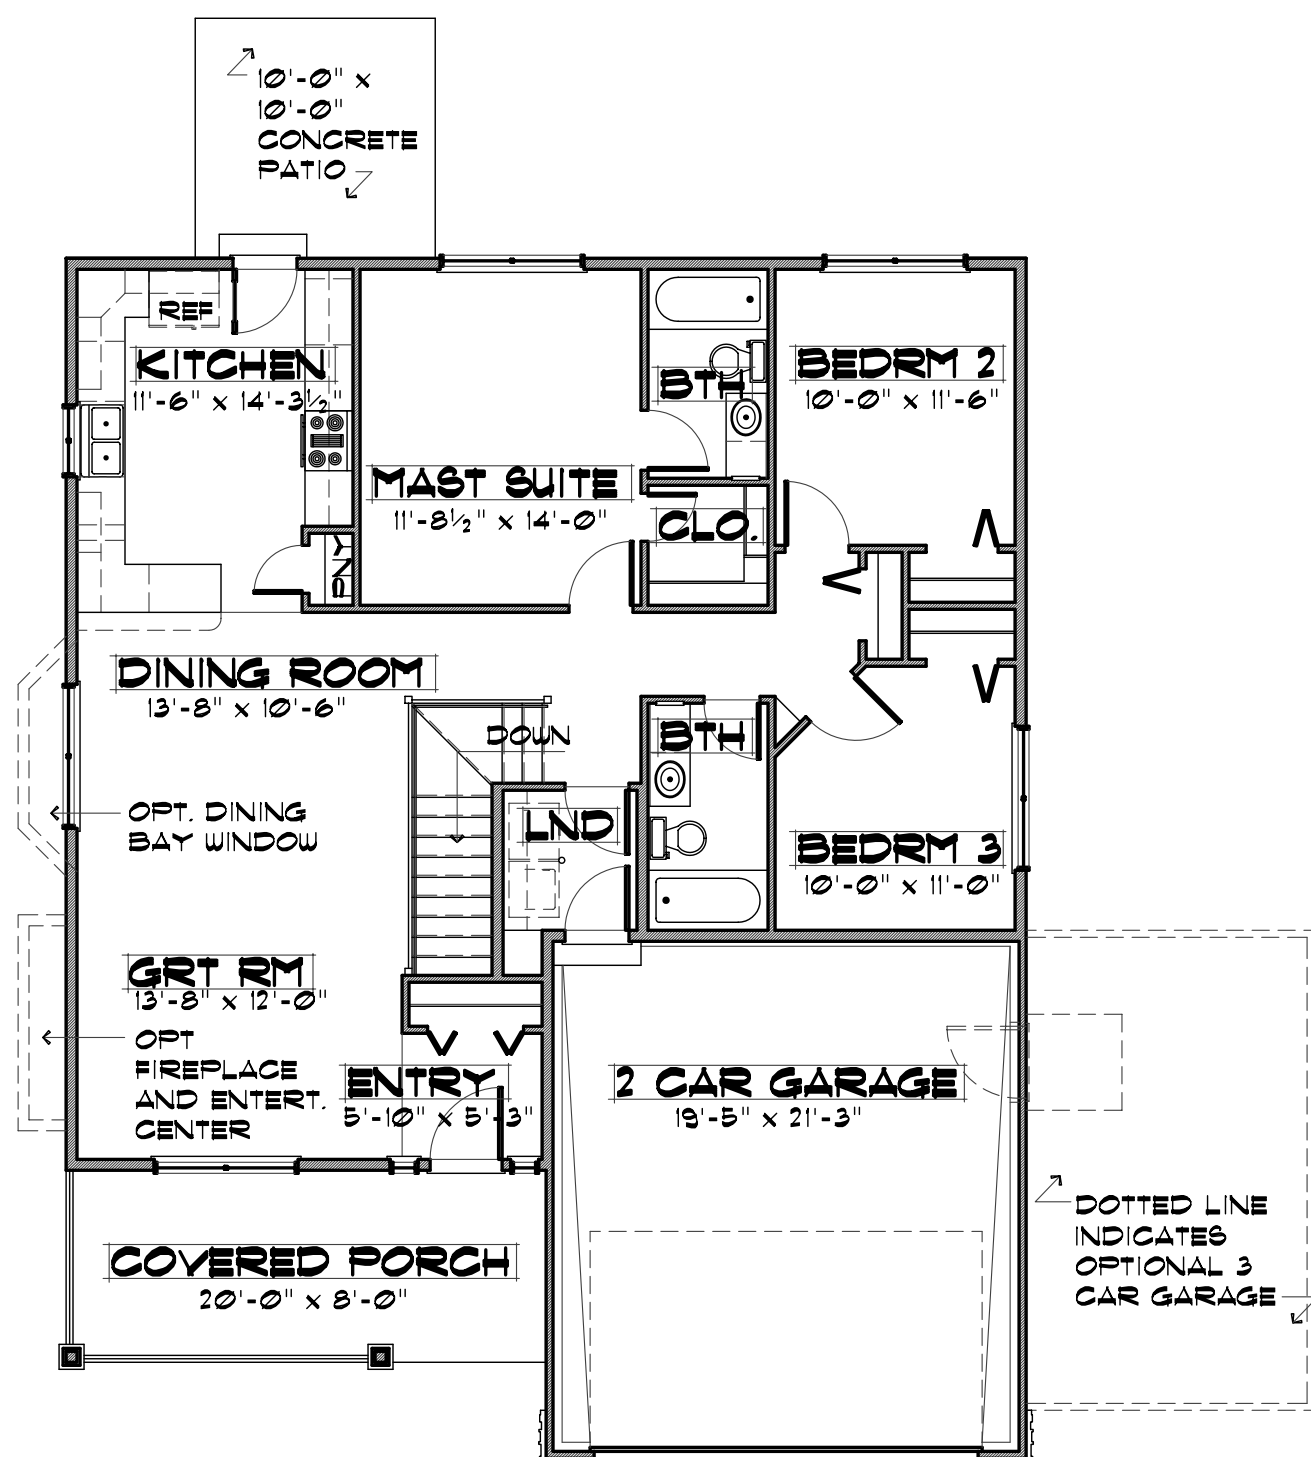

SAN LUIS PEAK

339 - Main Level Floor Plan
1,332 sq. ft.

339 - Lower Level Floor Plan
1,177 Unfinished sq. ft.

MODEL 339 - 3 BEDROOM RANCH PLAN
1,332 FIN. SQ. FT. - 1,177 UNFIN. SQ. FT. - 2,509 TOTAL. SQ. FT.